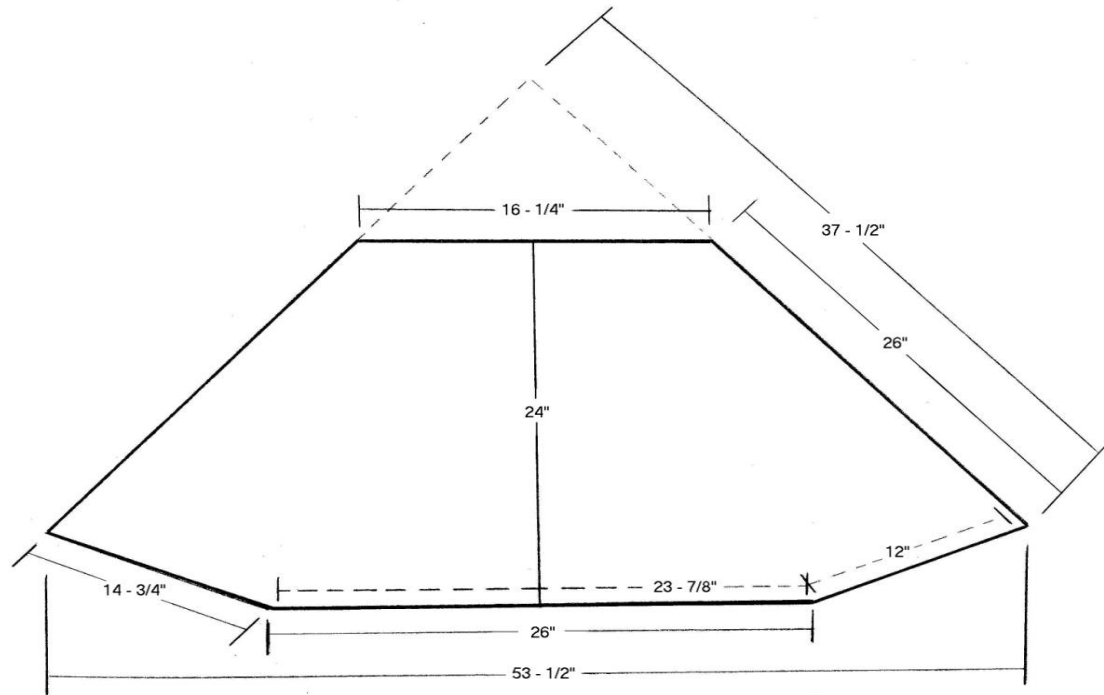

LYNDON LOW CORNER ENTERTAINMENT CENTER

SHOWN IN NATURAL CHERRY

ENTERTAINMENT CENTERS

LOW CORNER ENTERTAINMENT CENTER

TOP EDGES: EASED

RECESSED SOLID BASE

TWO (2) ADJUSTABLE SHELVES IN EACH SECTION

DOORS ON CENTER SECTION ONLY AVAILABLE FOR ADDITIONAL CHARGE

OPTIONAL CD/DVD PULLOUT SHELF (SHOWN) AVAILABLE FOR ADDITIONAL CHARGE

DIMENSIONS: 53 1/2" WIDE x 24" HIGH x 23 7/8" DEEP

DIMENSION MEASUREMENT OF 53 1/2" IS CORNER TO CORNER AT WIDEST POINT

MADE IN THE U.S.A.